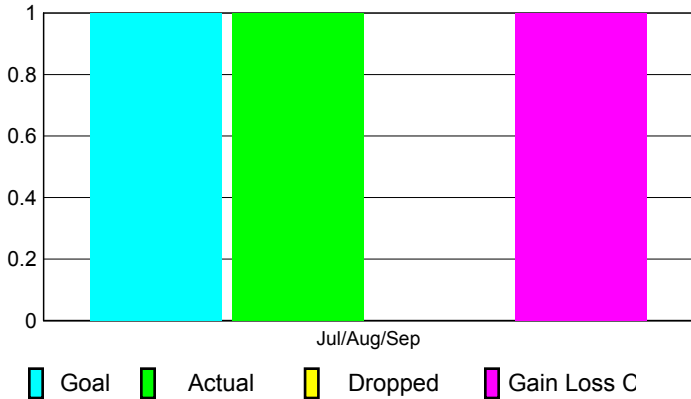

2010-2011 GMT Reports for District (or Undistricted) **District 300D2**

GMT: **PEI-JEN CHEN**

Location: **M.D. 300 Taiwan**

GMT CA: **5**

CLUBS

Club Results
2010-2011

Clubs
2009-2010

Month	New Club Goal	Actual New Clubs	Actual Dropped Clubs	Gain/Loss of Clubs	Gain/Loss of Clubs
Jul/Aug/Sep	1	1	0	1	0
Totals	1	1	0	1	0

Club Results 2010-2011

Goal, New, Dropped, Gain/Loss

Comparison of Club Gain/Loss

Current Year Compared to the Previous Year

YTD Status Quo Clubs 2010-2011

Status Quo Clubs Compared to Status Quo Members

MEMBERSHIP