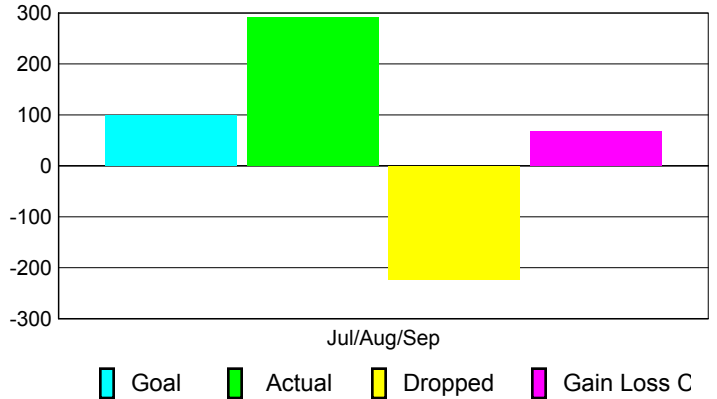

Membership Results 2010-2011

Goal, New, Dropped, Gain/Loss